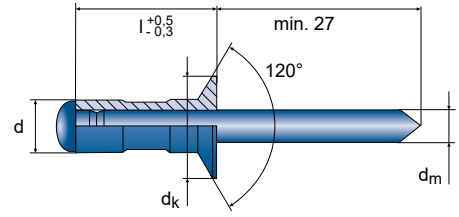

OPTO® Multigrip Blind Rivet

Steel galvanized Steel galvanized
Countersunk Head | open

CAD
DATA
ONLINE

Series
607

d	l ⁺¹		No.	
4,8	17,0	6,5 - 11,5	10607480170	500
	14,0	4,5 - 7,5	10607480140	500
	11,0	3,0 - 6,0	10607480110	500

d_k 9,0 d_m 2,9 4,9 mm 2000 N 2900 N